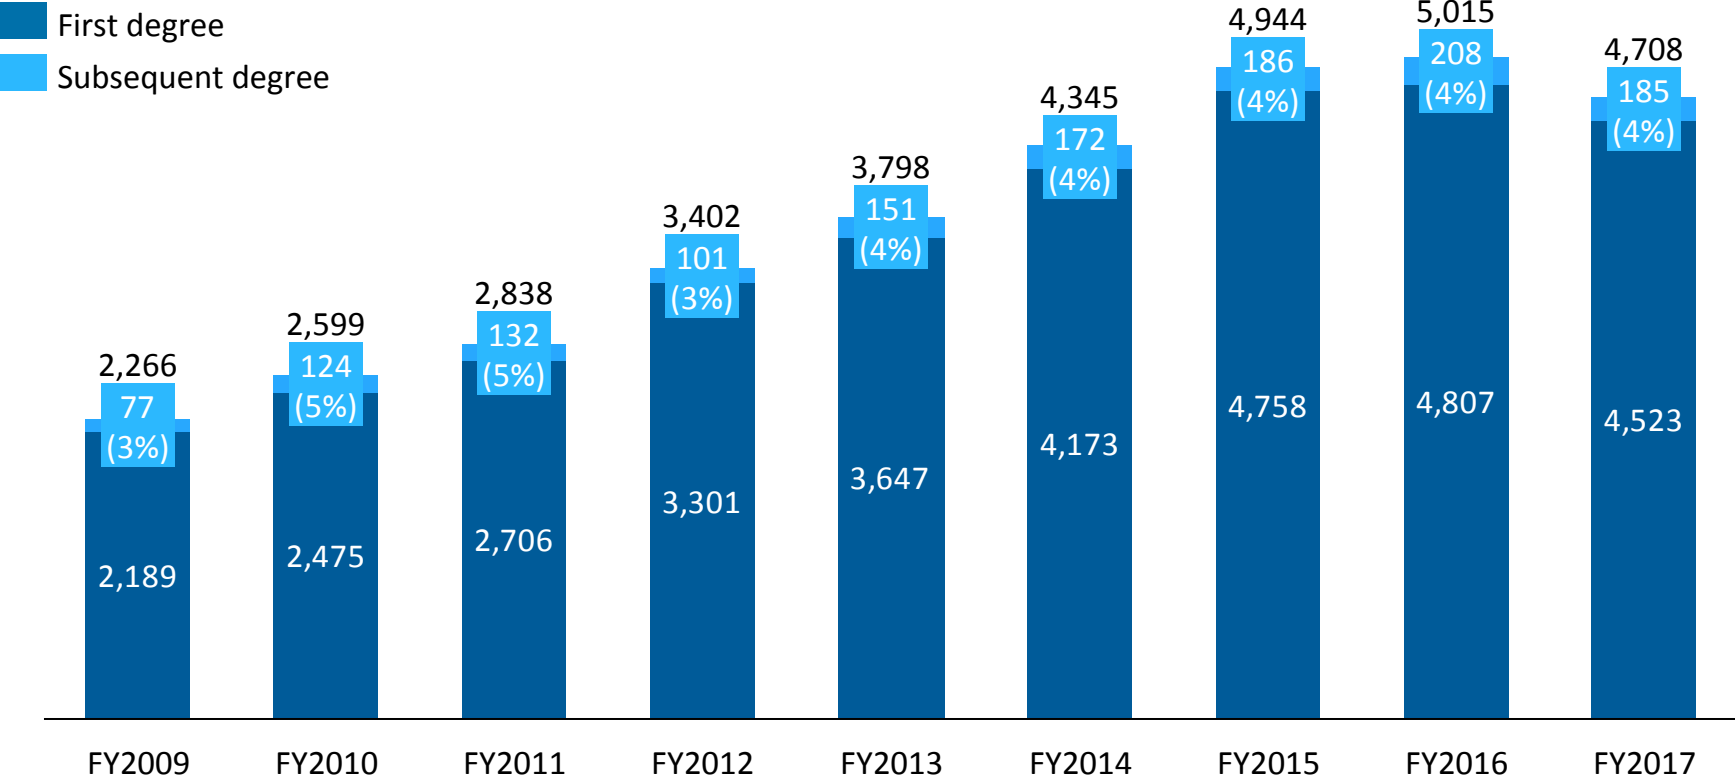

Fewer than 5% of students earning a degree each year previously earned a degree at CCC and that has remained consistent over time.

FY2009 – FY2017 Degrees

Source: OpenBook / Data as of 10/17/2017/ Analysis as of 11/10/2017/ Further Questions, Contact: Brittany Kairis