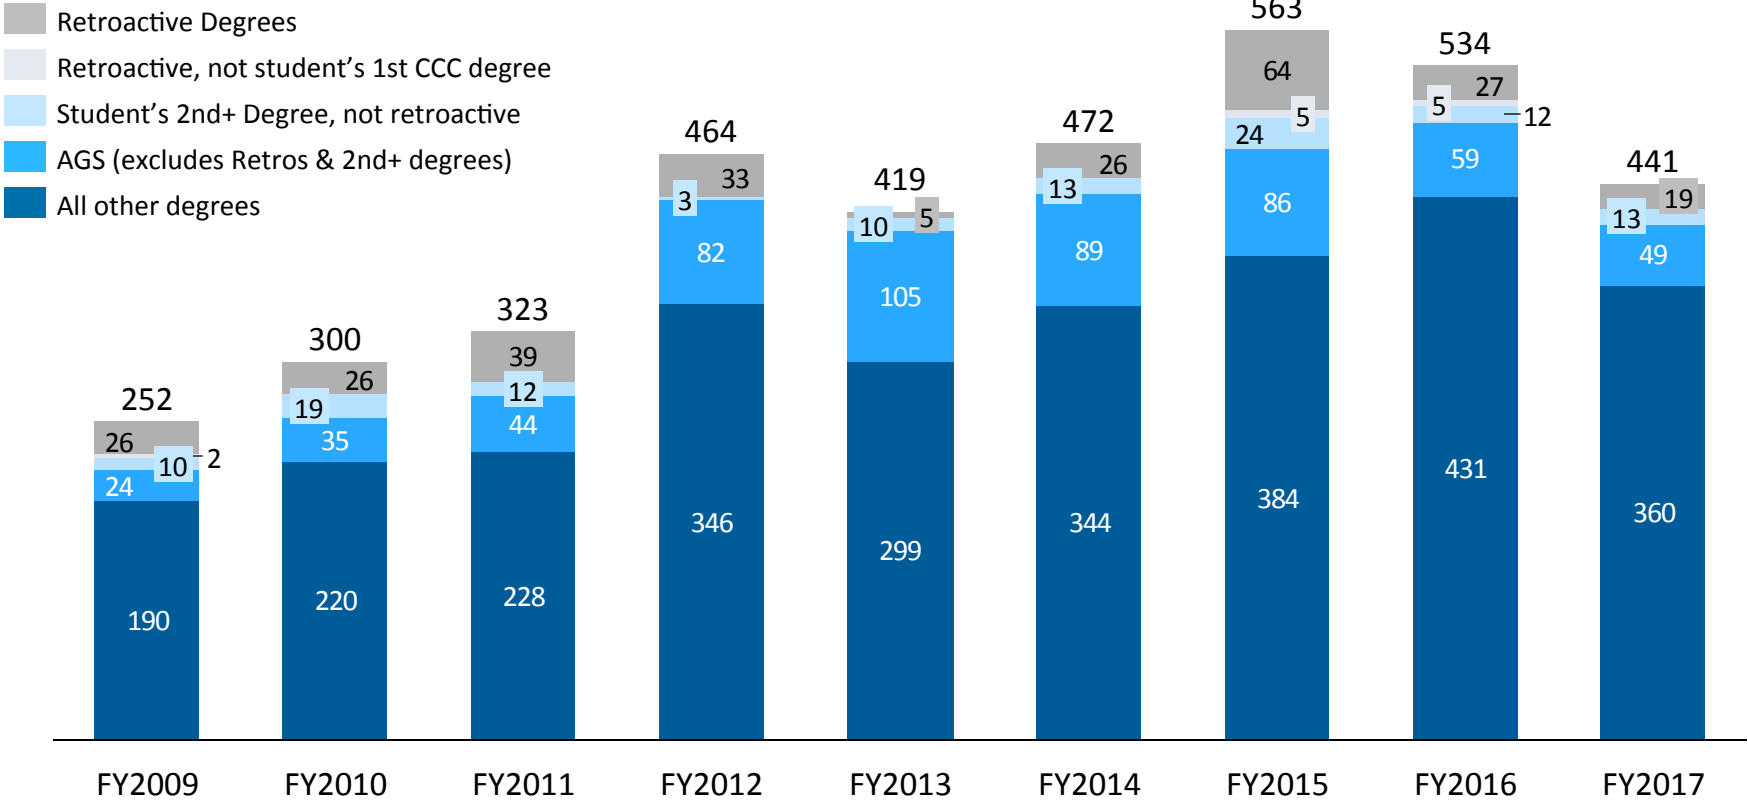

Kennedy-King’s total degrees declined from FY16 to FY17, mirroring the decline in credit enrollment, but are still up significantly over time

FY2009 – FY2017 Kennedy-King College Awarded Degrees

Source: OpenBook / Data as of 10/17/2017/ Analysis as of 11/10/2017/ Further Questions, Contact: Brittany Kairis