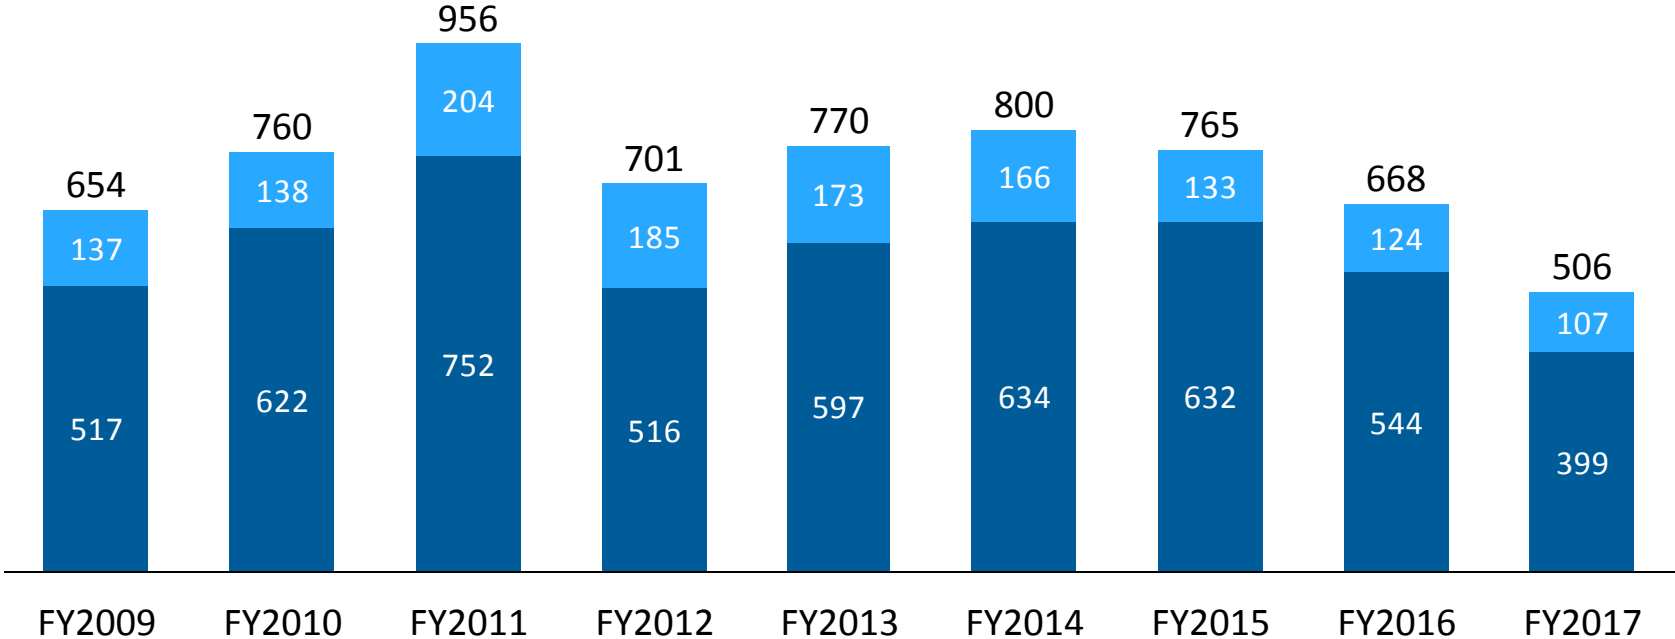

Source: OpenBook / Data as of 10/17/2017/ Analysis as of 11/10/2017/ Further Questions, Contact: Brittany Kairis

Kennedy-King’s total degrees declined from FY16 to FY17, mirroring the decline in credit enrollment, but are still up significantly over time

FY2009 – FY2017 Certificates

French Pastry School certificates All other certificates

*IBEW AAS program was ICCB activated in Spring 2003. IBEW BC & AC programs were ICCB activated in Fall 2013, hence the sharp increase in IBEW awards beginning in FY14Source: OpenBook / Data as of 10/17/2017/ Analysis as of 11/10/2017/ Further Questions, Contact: Brittany Kairis