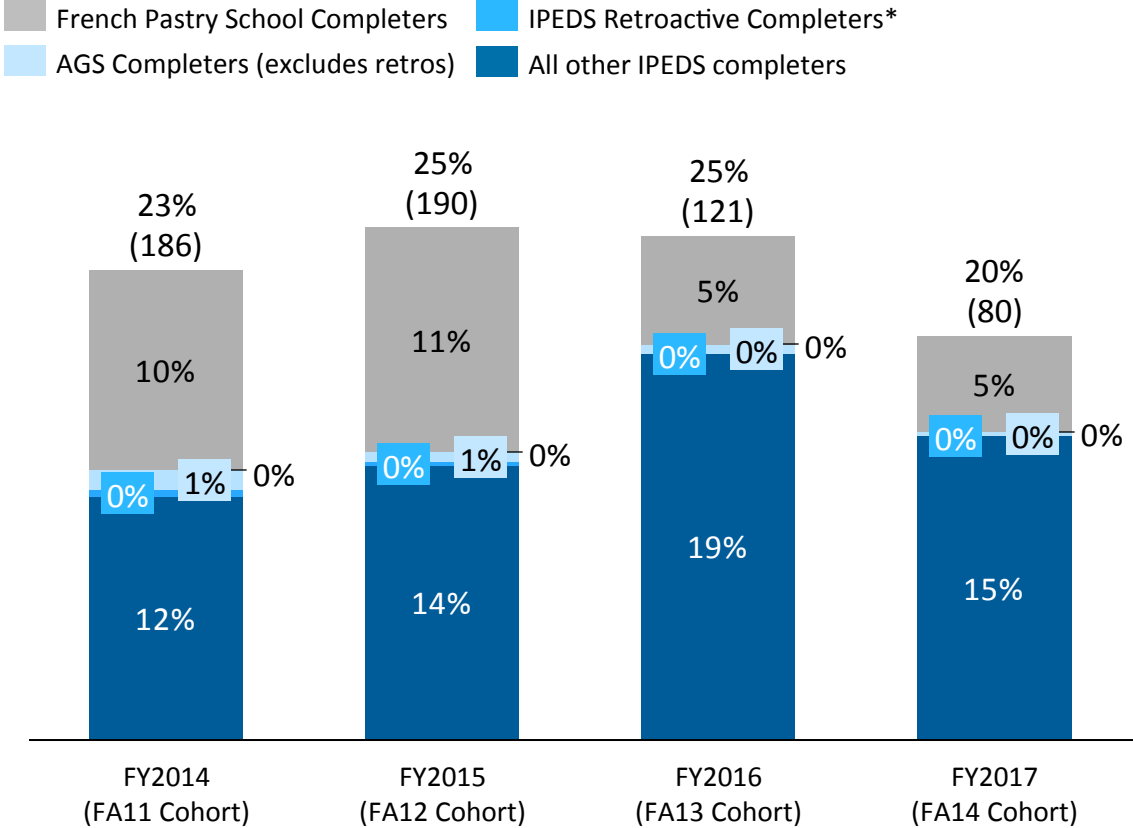

FY2009 – FY2017 Certificates

French Pastry School certificates All other certificates

*IBEW AAS program was ICCB activated in Spring 2003. IBEW BC & AC programs were ICCB activated in Fall 2013, hence the sharp increase in IBEW awards beginning in FY14Source: OpenBook / Data as of 10/17/2017/ Analysis as of 11/10/2017/ Further Questions, Contact: Brittany Kairis

The Kennedy-King College graduation rate has increased, with a decreasing component coming from FPS

FY2014 – FY2017 IPEDS 150 Graduation Rates

Notes

- IPEDS completers who earned a retroactive degree are only counted if their degree posted within the tracking period.
- Retroactive and AGS completers are not captured here if they earned a certificate prior to the AGS/retro.