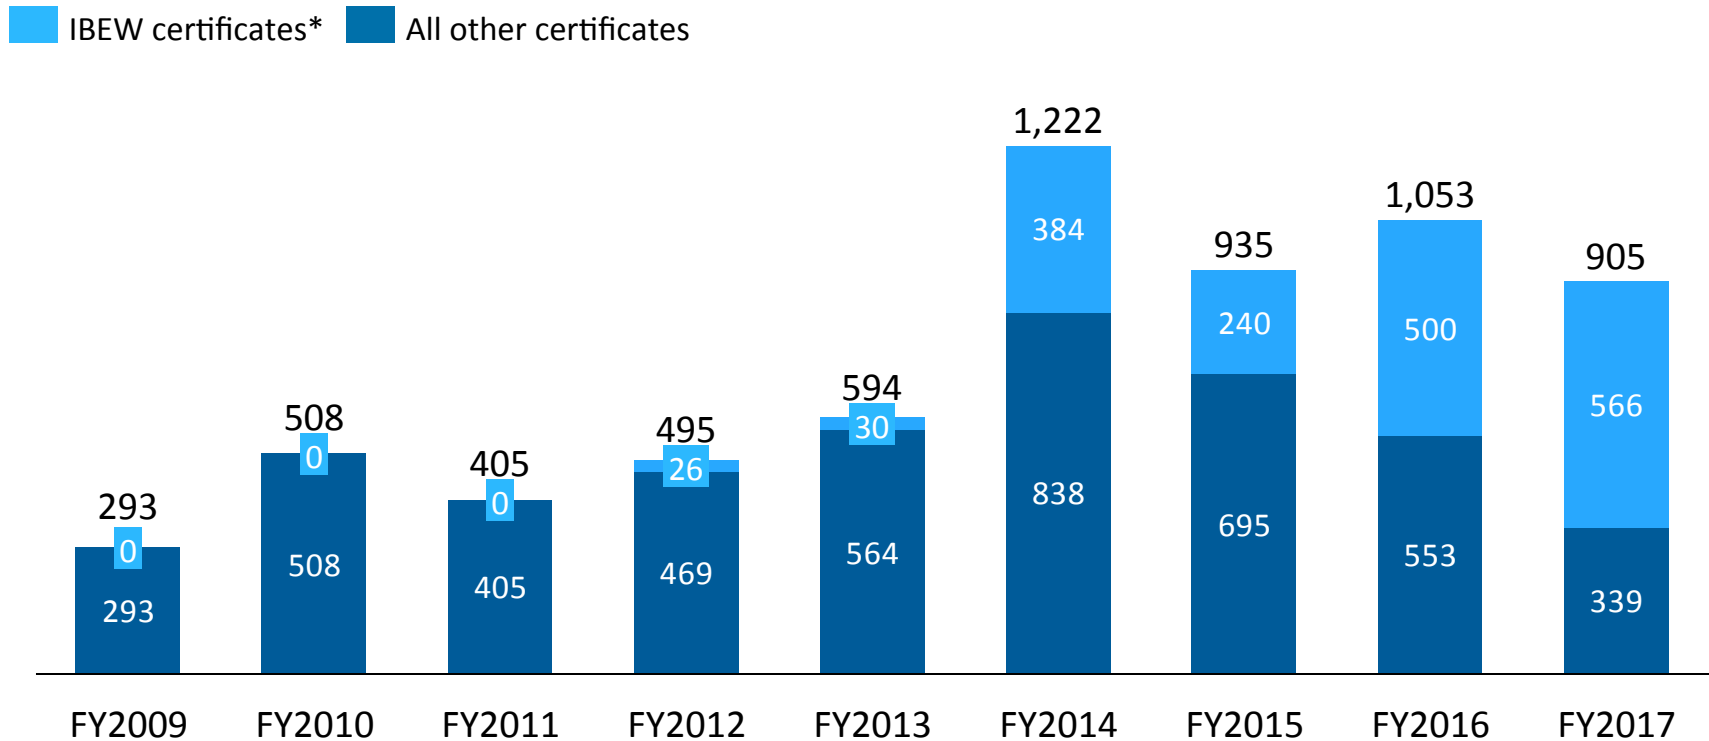

Notes

- AGS completers are not captured here if they earned a certificate prior to the AGS/retro.
- Retroactive degrees accounts for less than 1% of IPEDS completers per cohort, and only would have changed the grad rate by a percentage point in FY2015.

Up overall, Daley's total degrees have seen a recent decline, mirroring the decline in credit enrollment

FY2009 – FY2017 Daley College Awarded Degrees

Source: OpenBook / Data as of 10/17/2017/ Analysis as of 11/10/2017/ Further Questions, Contact: Brittany Kairis

There has been growth in certificates from the IBEW program.

FY2009 – FY2017 Certificates

*IBEW AAS program was ICCB activated in Spring 2003. IBEW BC & AC programs were ICCB activated in Fall 2013, hence the sharp increase in IBEW awards beginning in FY14. Source: OpenBook / Data as of 10/17/2017/ Analysis as of 11/10/2017/ Further Questions, Contact: Brittany Kairis