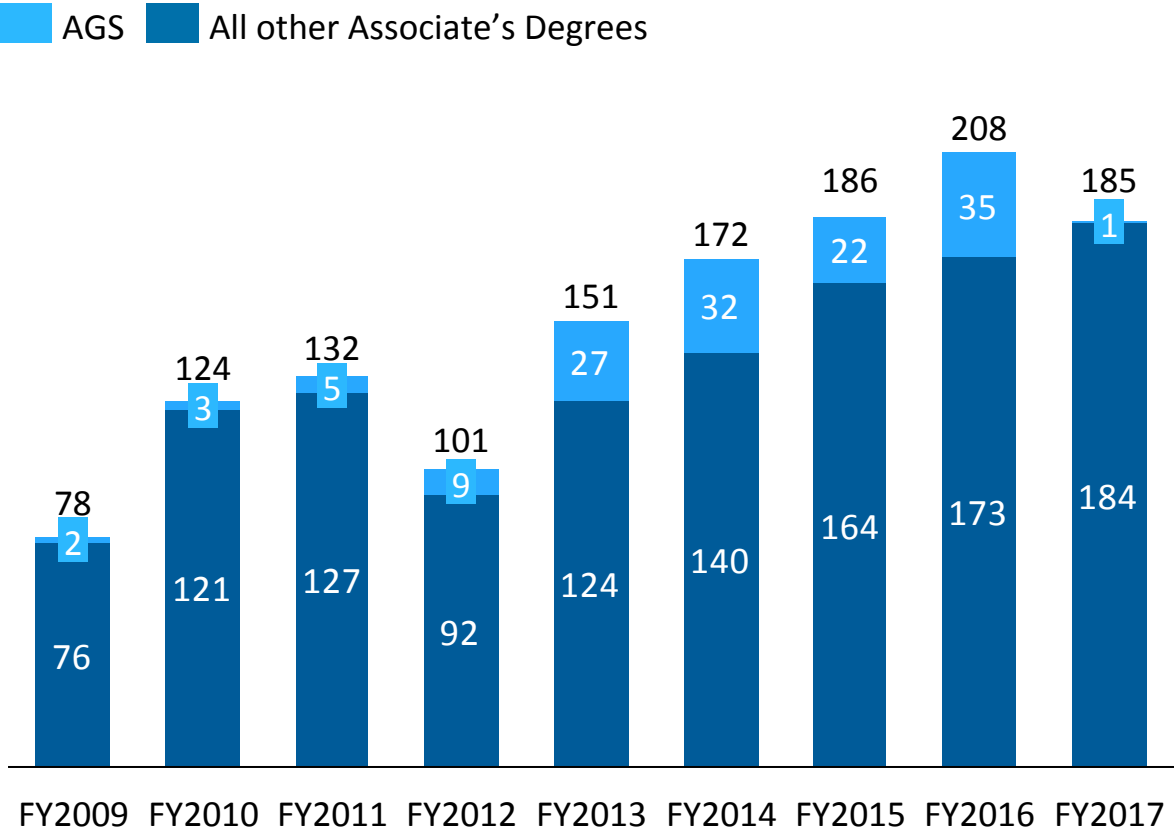

Current policy prohibits students from earning an AGS after a higher degree; even before this policy, it was rare

FY2009 – FY2017: Multiple Degree Earners by Degree Type

Notes

- Our policy allows an AAS to be earned before or after an AGS.
- In cases where a student earned an AGS after completing a higher degree, these degrees were awarded before City Colleges had an explicit policy outlining this practice.
- The AAS is career-specific. If/ when a student chooses to switch careers, we would expect them to earn an additional degree.

Source: OpenBook / Data as of 10/17/2017/ Analysis as of 11/10/2017/ Further Questions, Contact: Brittany Kairis