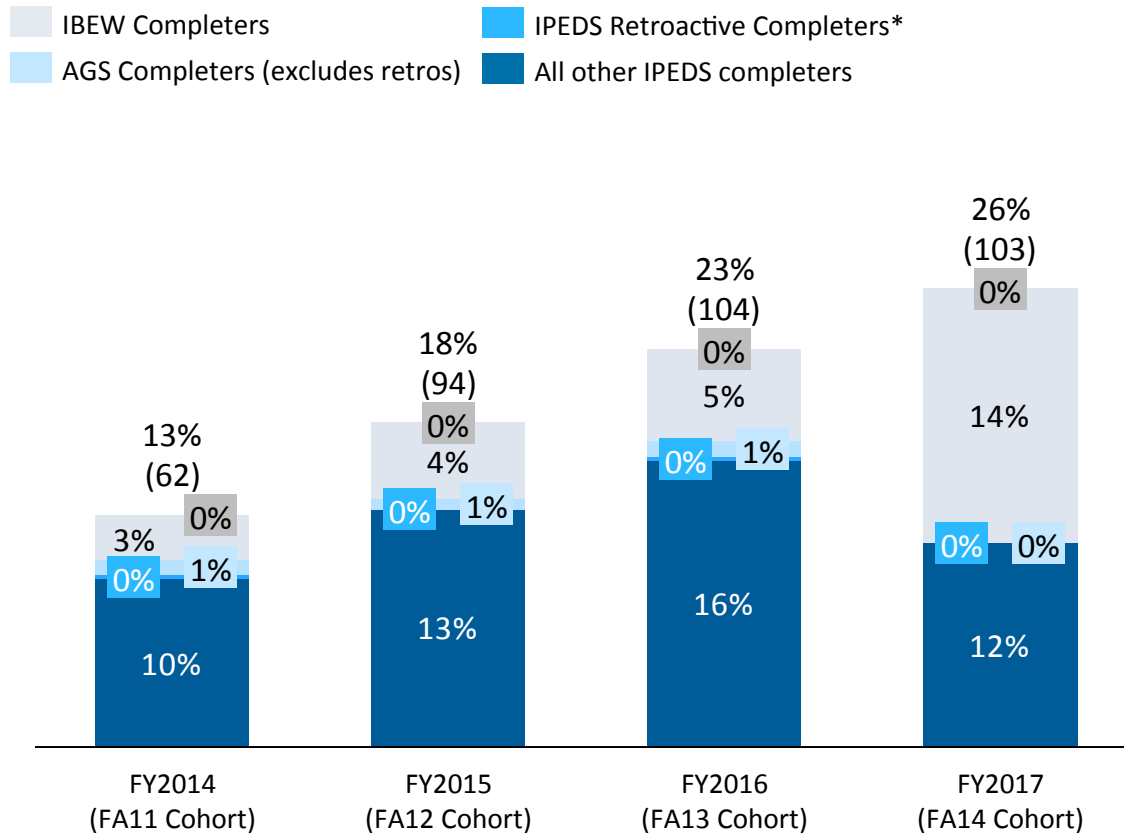

Notes

- AGS completers are not captured here if they earned a certificate prior to the AGS/retro.
- Retroactive degrees accounts for less than 1% of IPEDS completers per cohort, and only would have changed the grad rate by a percentage point in FY2015.

Up overall, Daley's total degrees have seen a recent decline, mirroring the decline in credit enrollment

FY2009 – FY2017 Daley College Awarded Degrees

Source: OpenBook / Data as of 10/17/2017/ Analysis as of 11/10/2017/ Further Questions, Contact: Brittany Kairis

There has been growth in certificates from the IBEW program.

FY2009 – FY2017 Certificates

*IBEW AAS program was ICCB activated in Spring 2003. IBEW BC & AC programs were ICCB activated in Fall 2013, hence the sharp increase in IBEW awards beginning in FY14. Source: OpenBook / Data as of 10/17/2017/ Analysis as of 11/10/2017/ Further Questions, Contact: Brittany Kairis

Daley College has seen an increase in grad rates, including and excluding the IBEW program

FY2014 – FY2017 IPEDS 150 Graduation Rates

Notes

- IPEDS completers who earned a retroactive degree are only counted if their degree posted within the tracking period.
- Retroactive and AGS completers are not captured here if they earned a certificate prior to the AGS/retro.