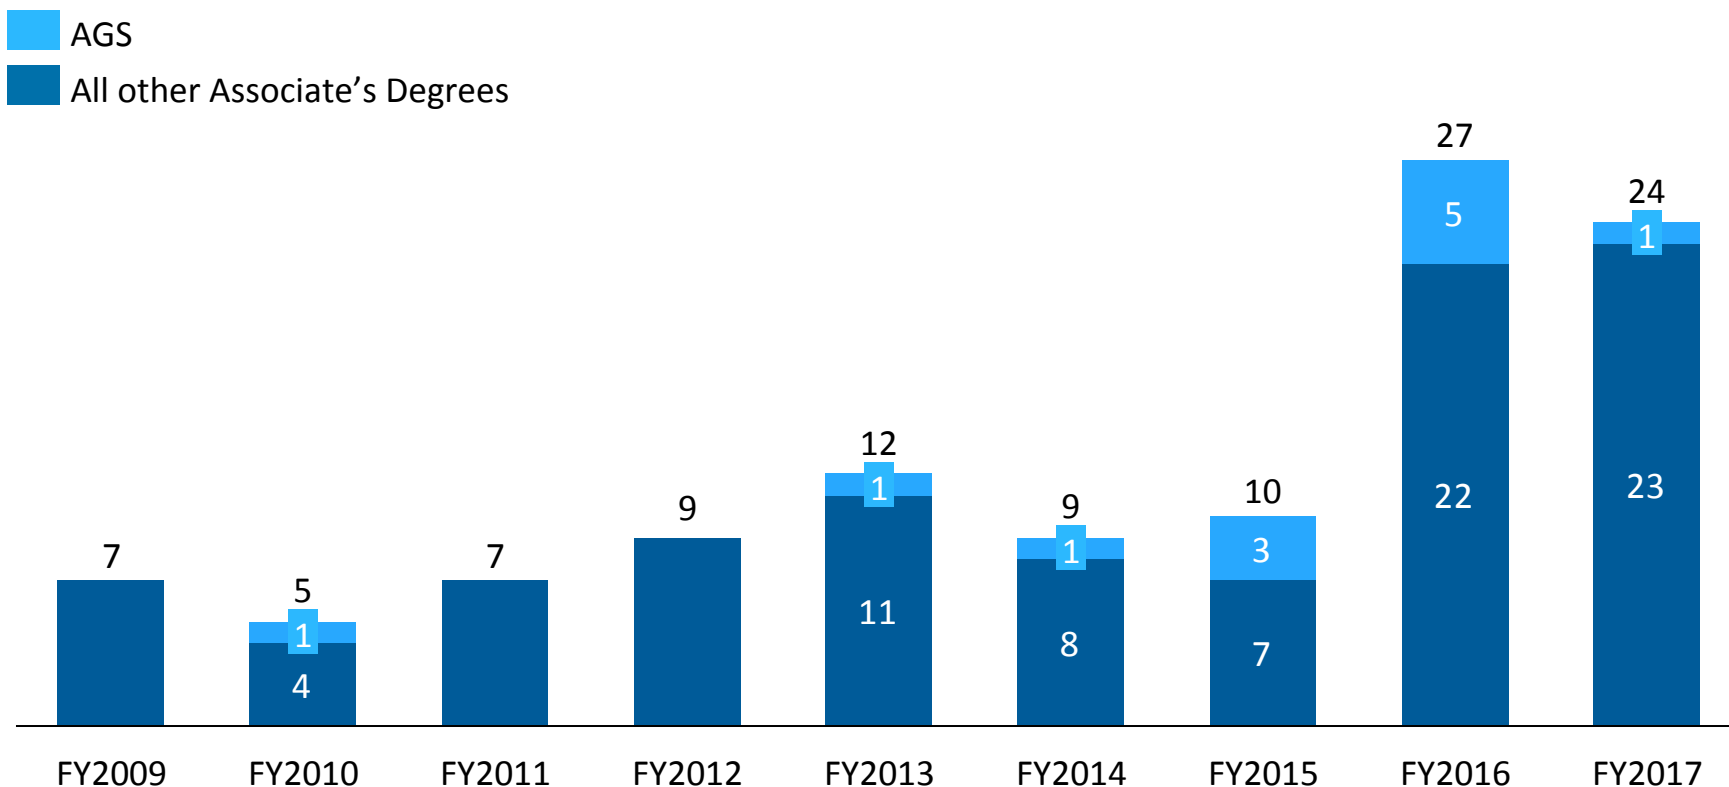

Few students earn multiple degrees at Harold Washington

FY2009 – FY2017: Multiple Degree Earners by Degree Type

Source: OpenBook / Data as of 10/17/2017/ Analysis as of 11/10/2017/ Further Questions, Contact: Brittany Kairis