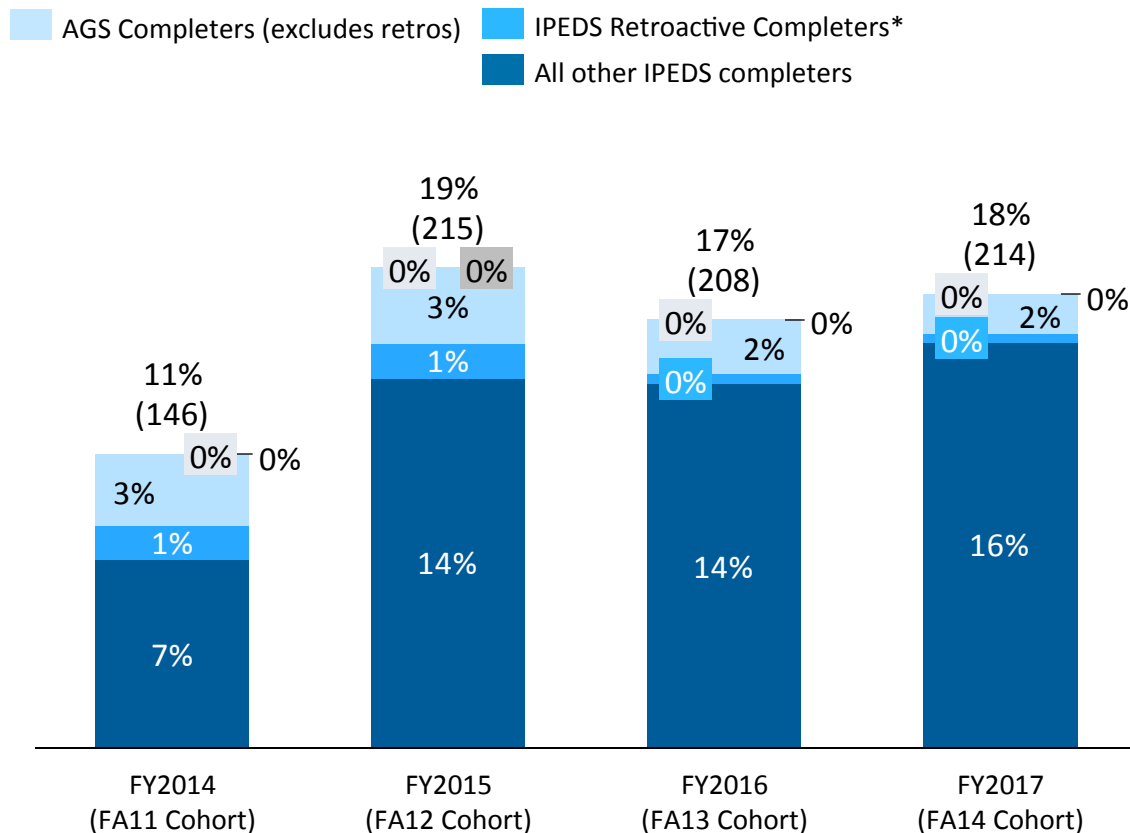

The IPEDS grad rate has increased steadily since FY2014 at Harold Washington

FY2014 – FY2017 IPEDS 150 Graduation Rates

Notes

- IPEDS completers who earned a retroactive degree are only counted if their degree posted within the tracking period.
- Retroactive and AGS completers are not captured here if they earned a certificate prior to the AGS/retro.

Source: Decision Support Internal IPEDS Graduation Rate Estimates / Data as of 10/17/2017/ Further Questions, Contact: Brittany Kairis