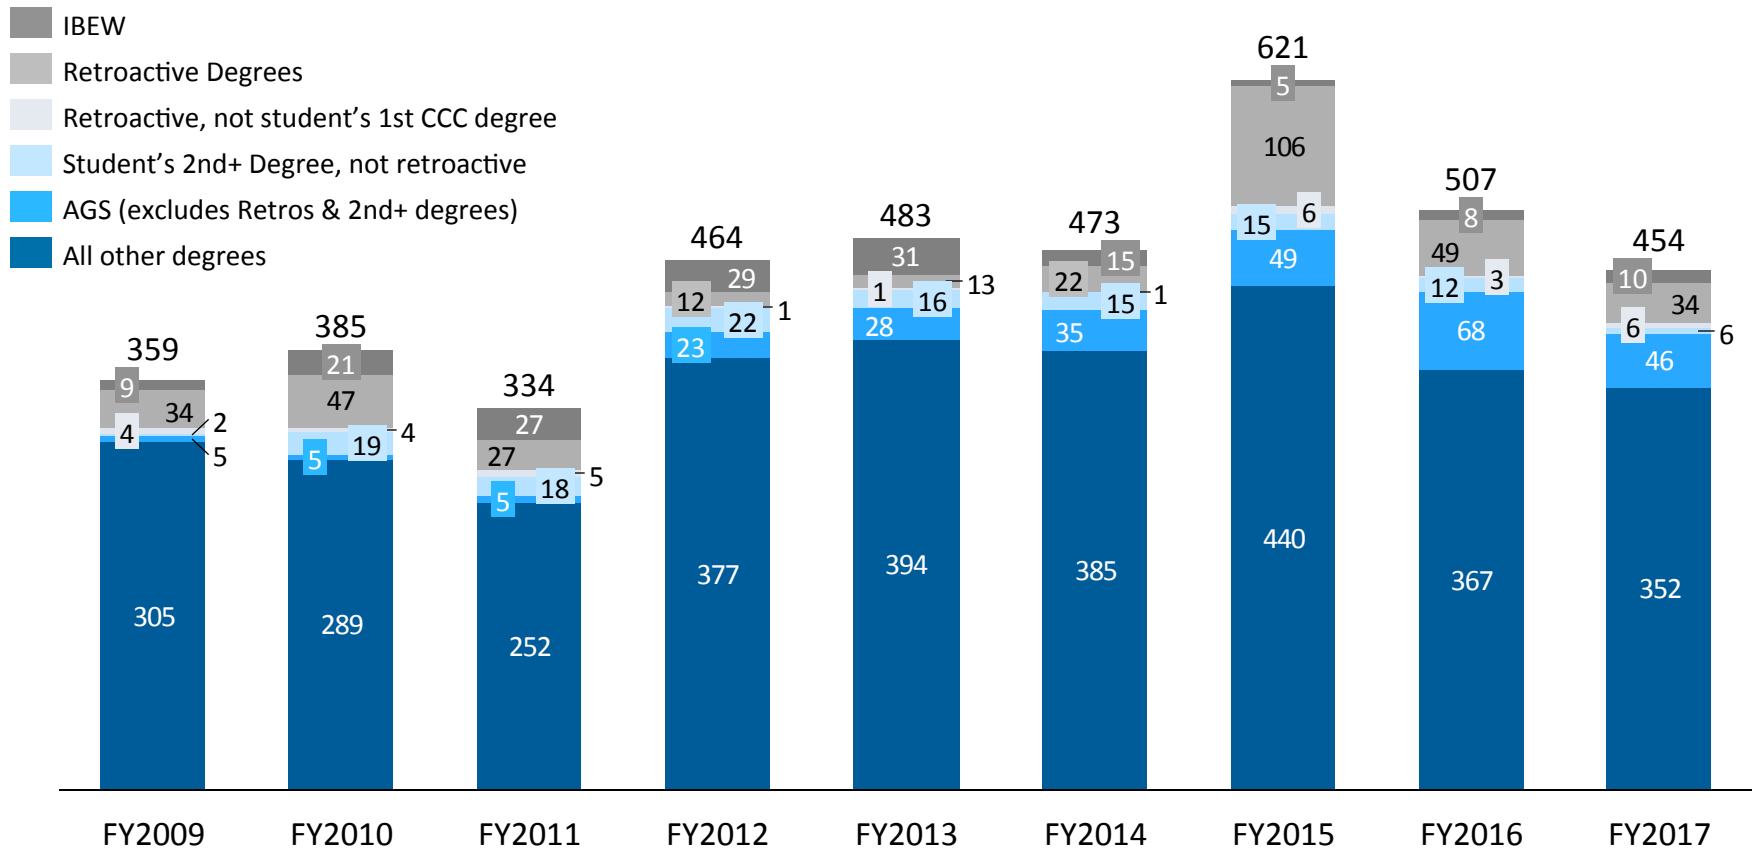

Source: OpenBook / Data as of 10/17/2017/ Analysis as of 11/10/2017/ Further Questions, Contact: Brittany Kairis

The IPEDS grad rate has increased steadily since FY2014

FY2014 – FY2017 IPEDS 150 Graduation Rates

Notes

- AGS completers are not captured here if they earned a certificate prior to the AGS/retro.
- Retroactive degrees accounts for less than 1% of IPEDS completers per cohort, and only would have changed the grad rate by a percentage point in FY2015.

Up overall, Daley's total degrees have seen a recent decline, mirroring the decline in credit enrollment

FY2009 – FY2017 Daley College Awarded Degrees

Source: OpenBook / Data as of 10/17/2017/ Analysis as of 11/10/2017/ Further Questions, Contact: Brittany Kairis