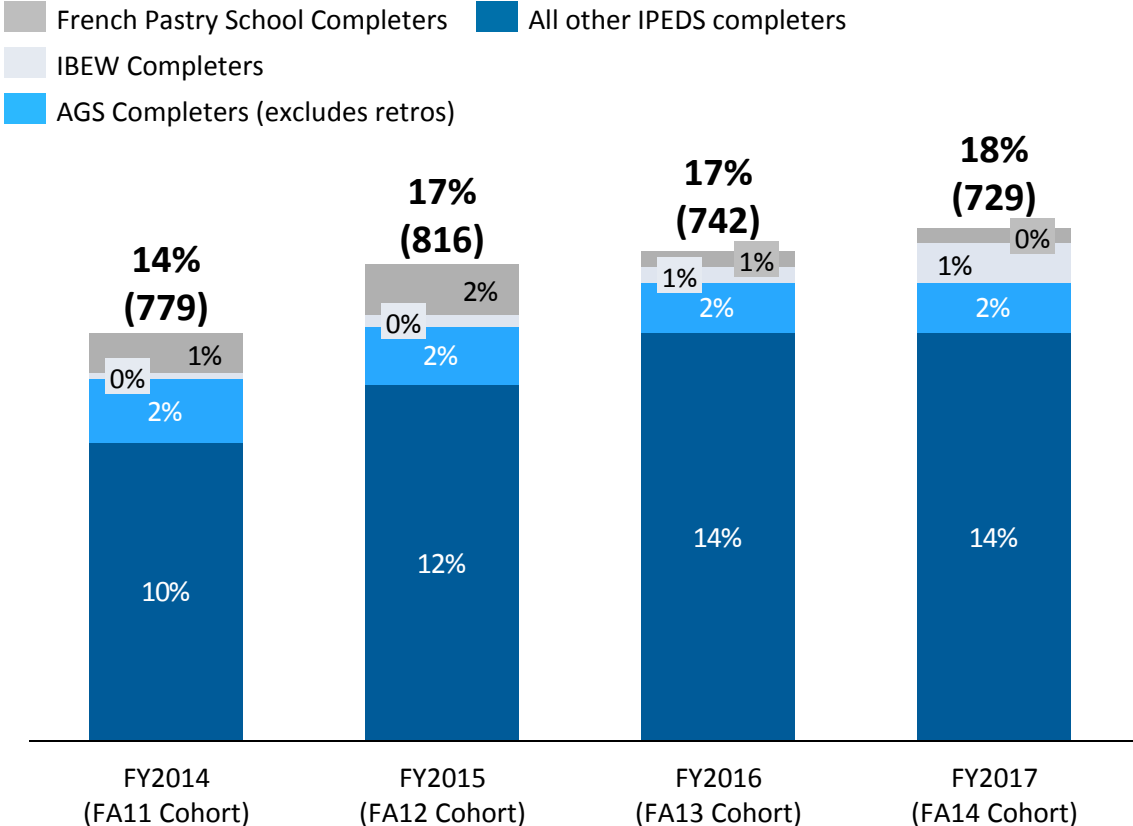

FY2009 – FY2017 Total Awards

*Retroactive degree: Student earned the degree in a fiscal year which he/she was not enrolled in credit.

Source: OpenBook / Data as of 10/17/2017/ Analysis as of 11/10/2017/ Further Questions, Contact: Brittany Kairis

French Pastry School has accounted for a roughly consistent but decreasing share of culinary completions over time.

FY2009 – FY2017 Awards in the Culinary Arts & Hospitality Focus Area

*Excludes certificate programs shorter than one week.

Source: OpenBook / Data as of 10/17/2017/ Analysis as of 11/10/2017/ Further Questions, Contact: Brittany Kairis

The IPEDS grad rate has increased steadily since FY2014

FY2014 – FY2017 IPEDS 150 Graduation Rates