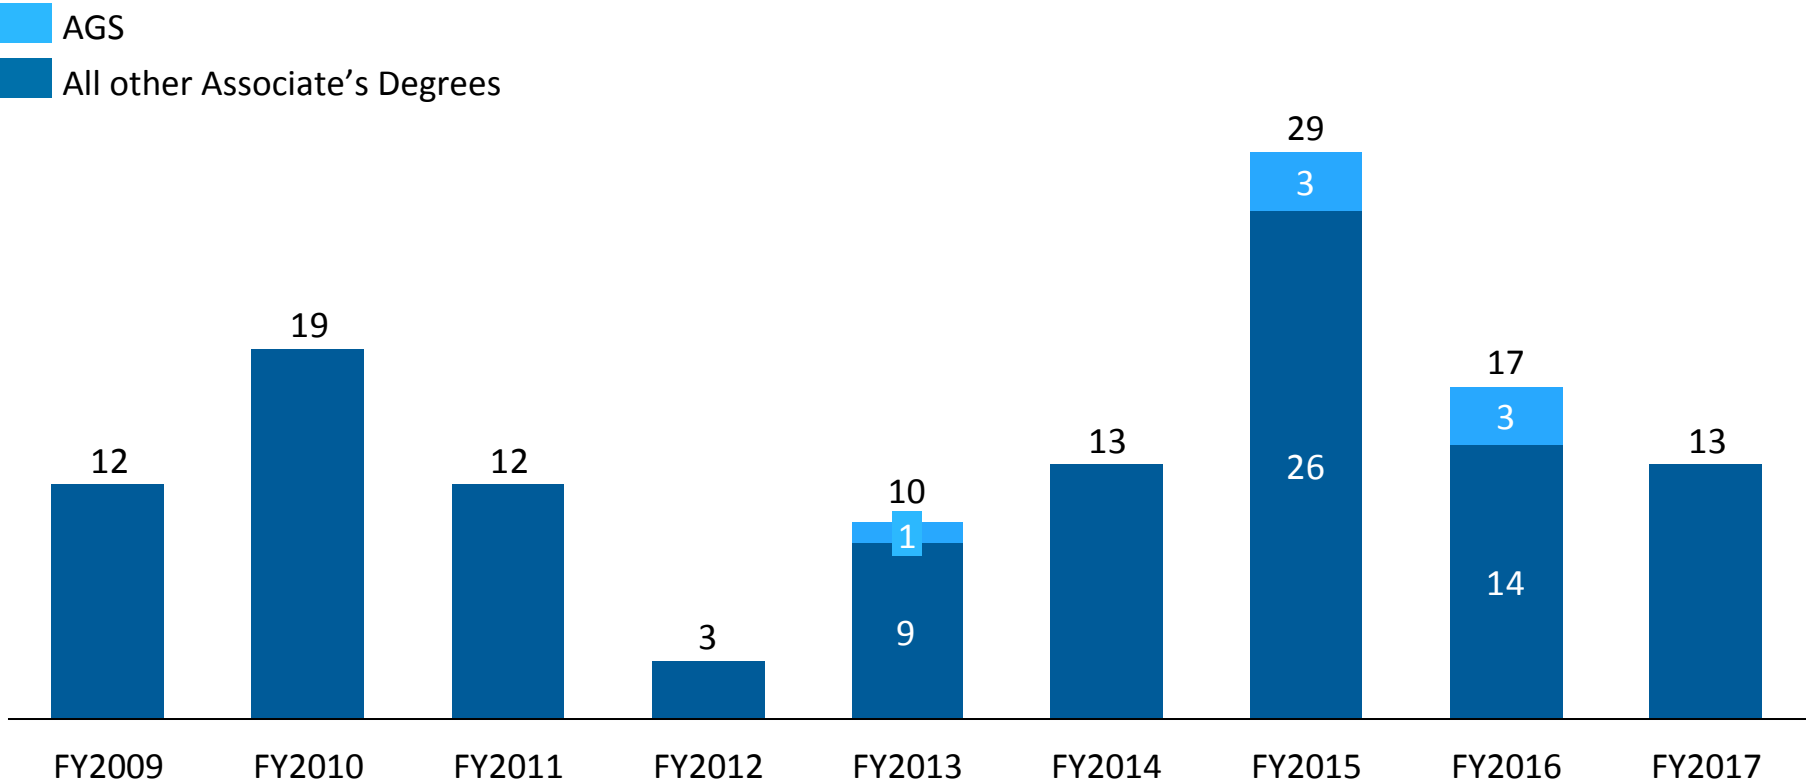

Few students earn multiple degrees at Kennedy-King

FY2009 – FY2017: Multiple Degree Earners by Degree Type

Source: OpenBook / Data as of 10/17/2017/ Analysis as of 11/10/2017/ Further Questions, Contact: Brittany Kairis