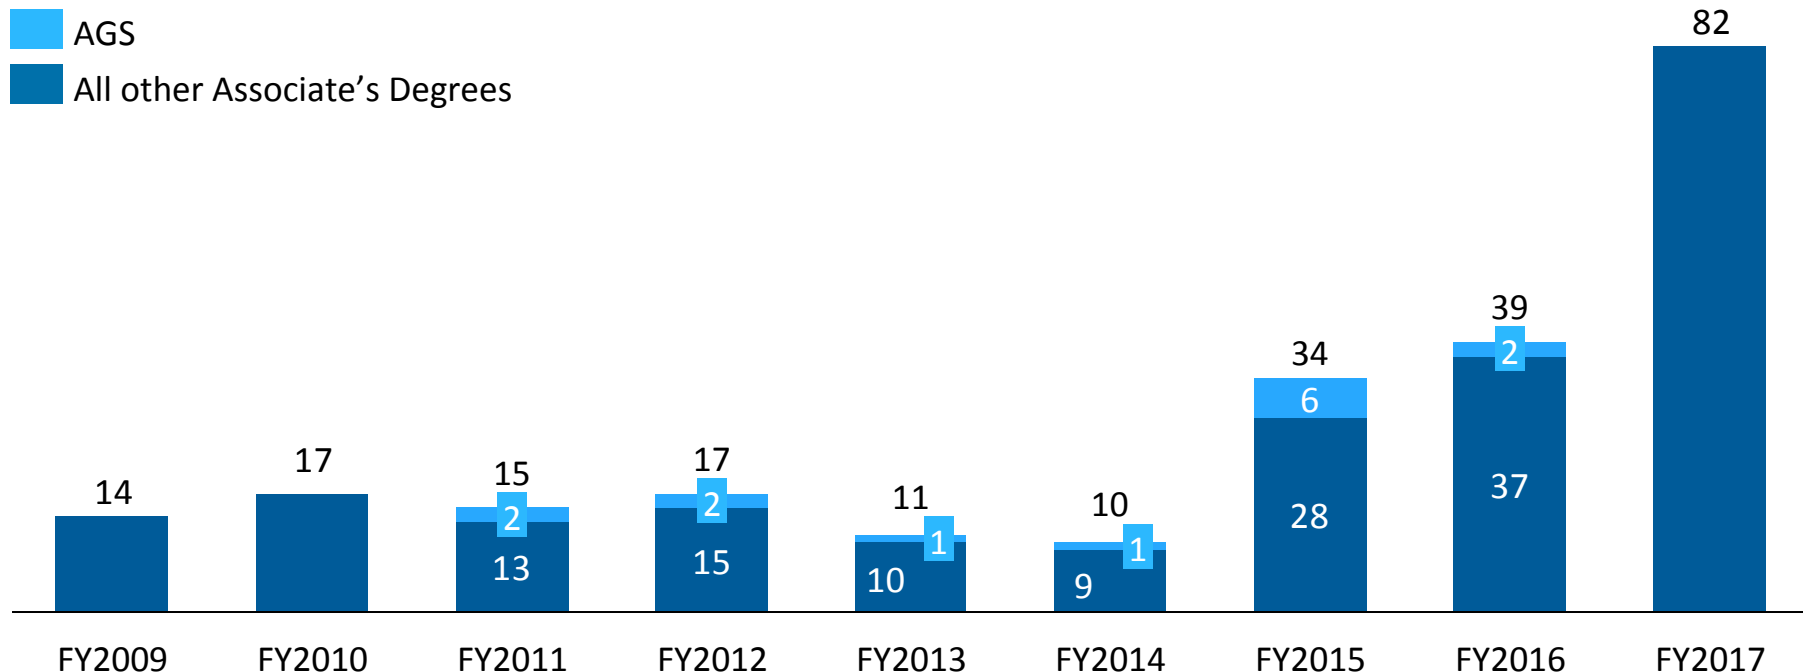

Malcolm X College's healthcare pathway supports students' immediate & longer-term career goals

- MX awarded 70 AAS degrees to students who had previously earned a degree at CCC.
- Most of these AAS degrees were awarded to students who previously completed the Healthcare AGS as a pre-requisite for a selective enrollment healthcare program.
- It is expected for this trend to continue in FY2018.

FY2009 – FY2017: Multiple Degree Earners by Degree Type

Source: OpenBook / Data as of 10/17/2017/ Analysis as of 11/10/2017/ Further Questions, Contact: Brittany Kairis