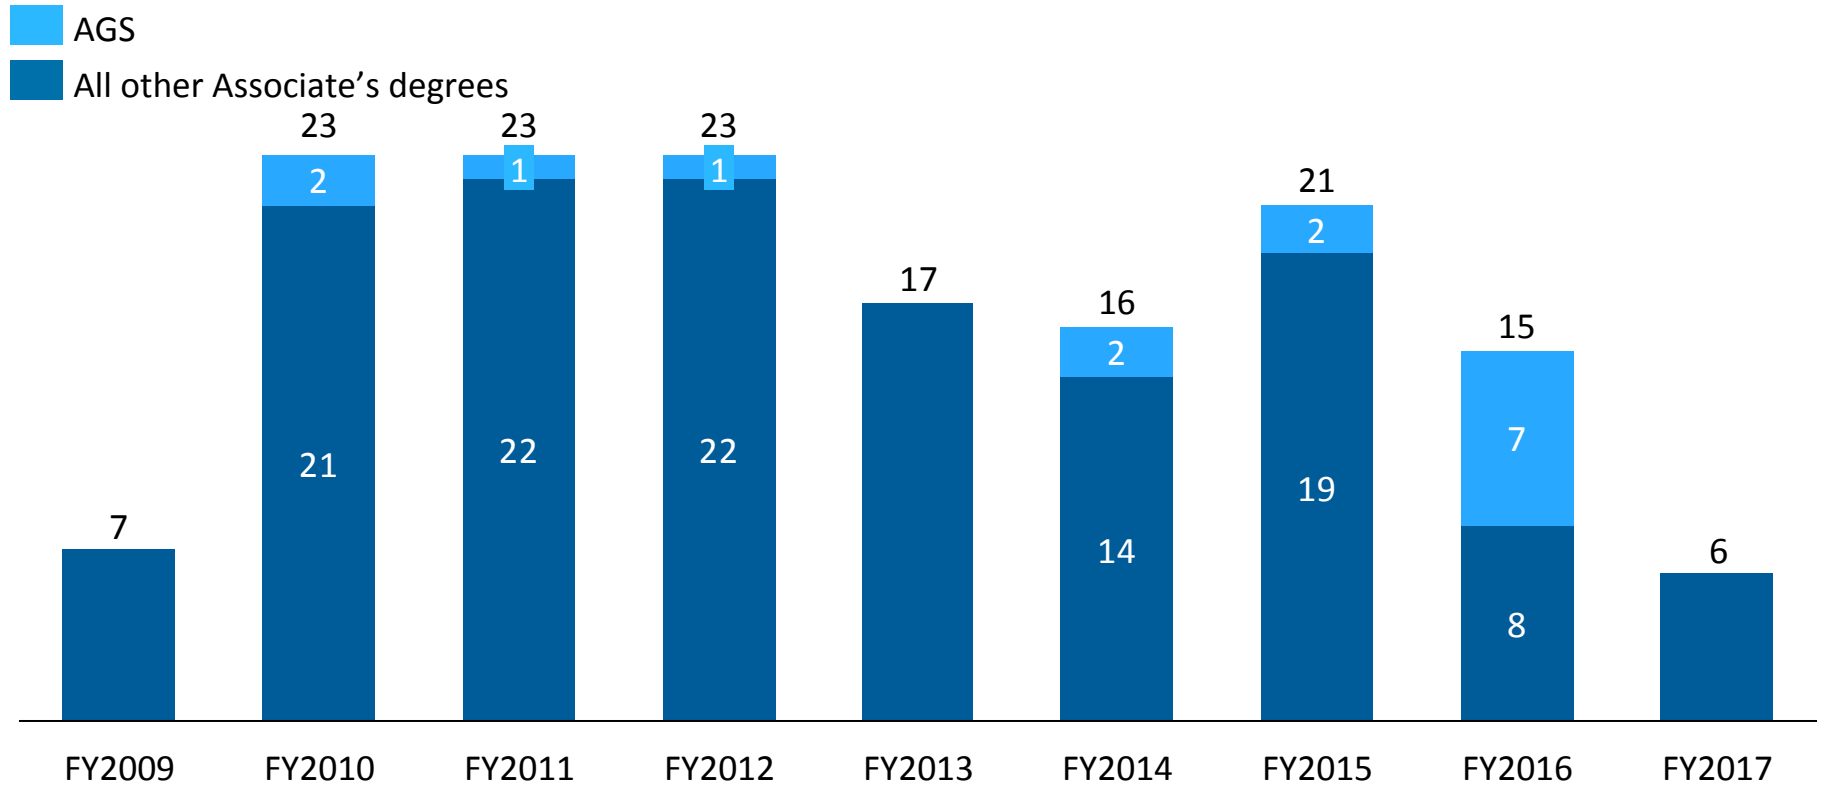

Few students earn multiple degrees at Daley

FY2009 – FY2017: Multiple Degree Earners by Degree Type

Source: OpenBook / Data as of 10/17/2017/ Analysis as of 11/10/2017/ Further Questions, Contact: Brittany Kairis