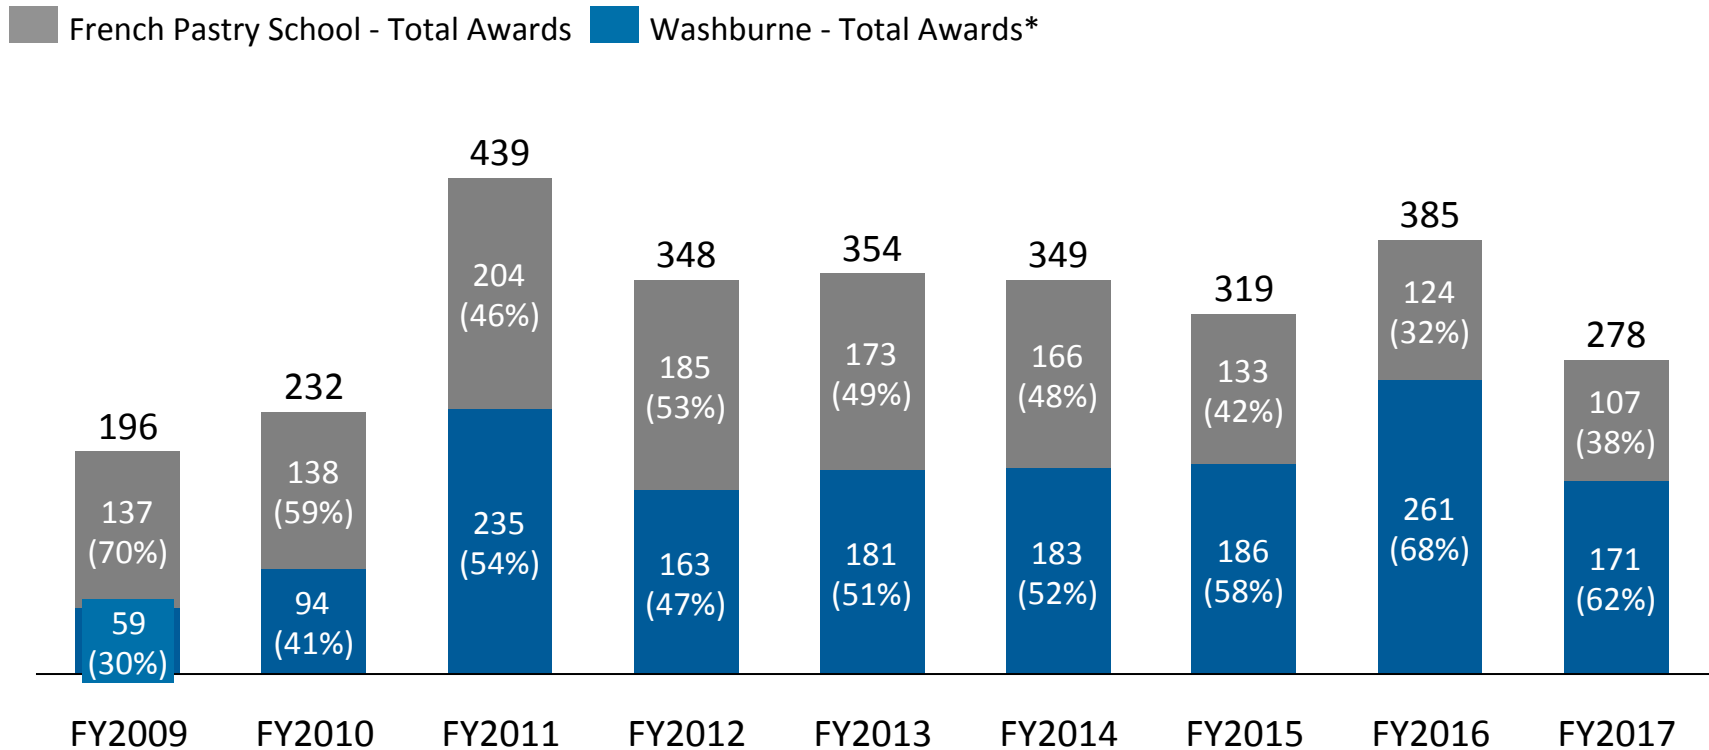

French Pastry School has accounted for a roughly consistent but decreasing share of culinary completions over time.

FY2009 – FY2017 Awards in the Culinary Arts & Hospitality Focus Area

*Excludes certificate programs shorter than one week.

Source: OpenBook / Data as of 10/17/2017/ Analysis as of 11/10/2017/ Further Questions, Contact: Brittany Kairis